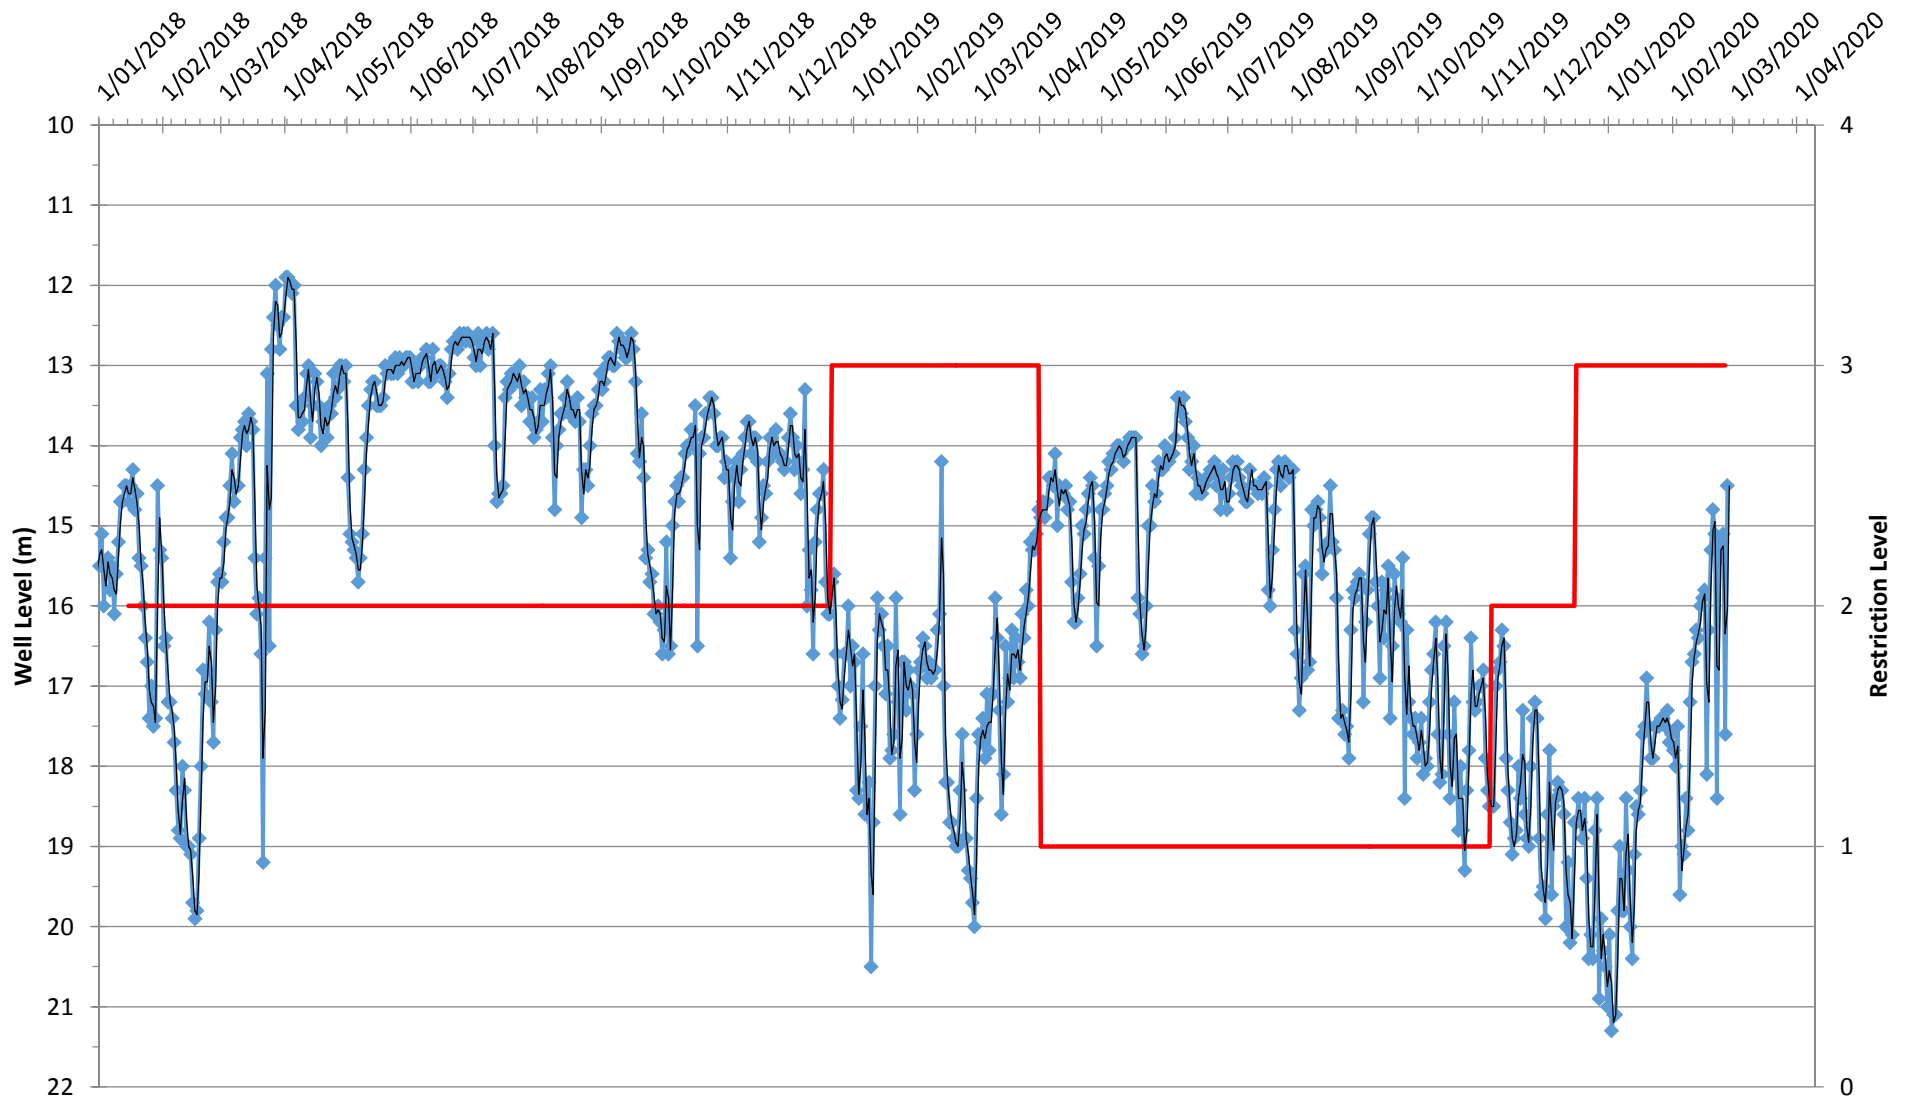

Dunedoo bore - water level

Dunedoo - Well Level

Well level (m) restriction level 2 per. Mov. Avg. (Well level (m))