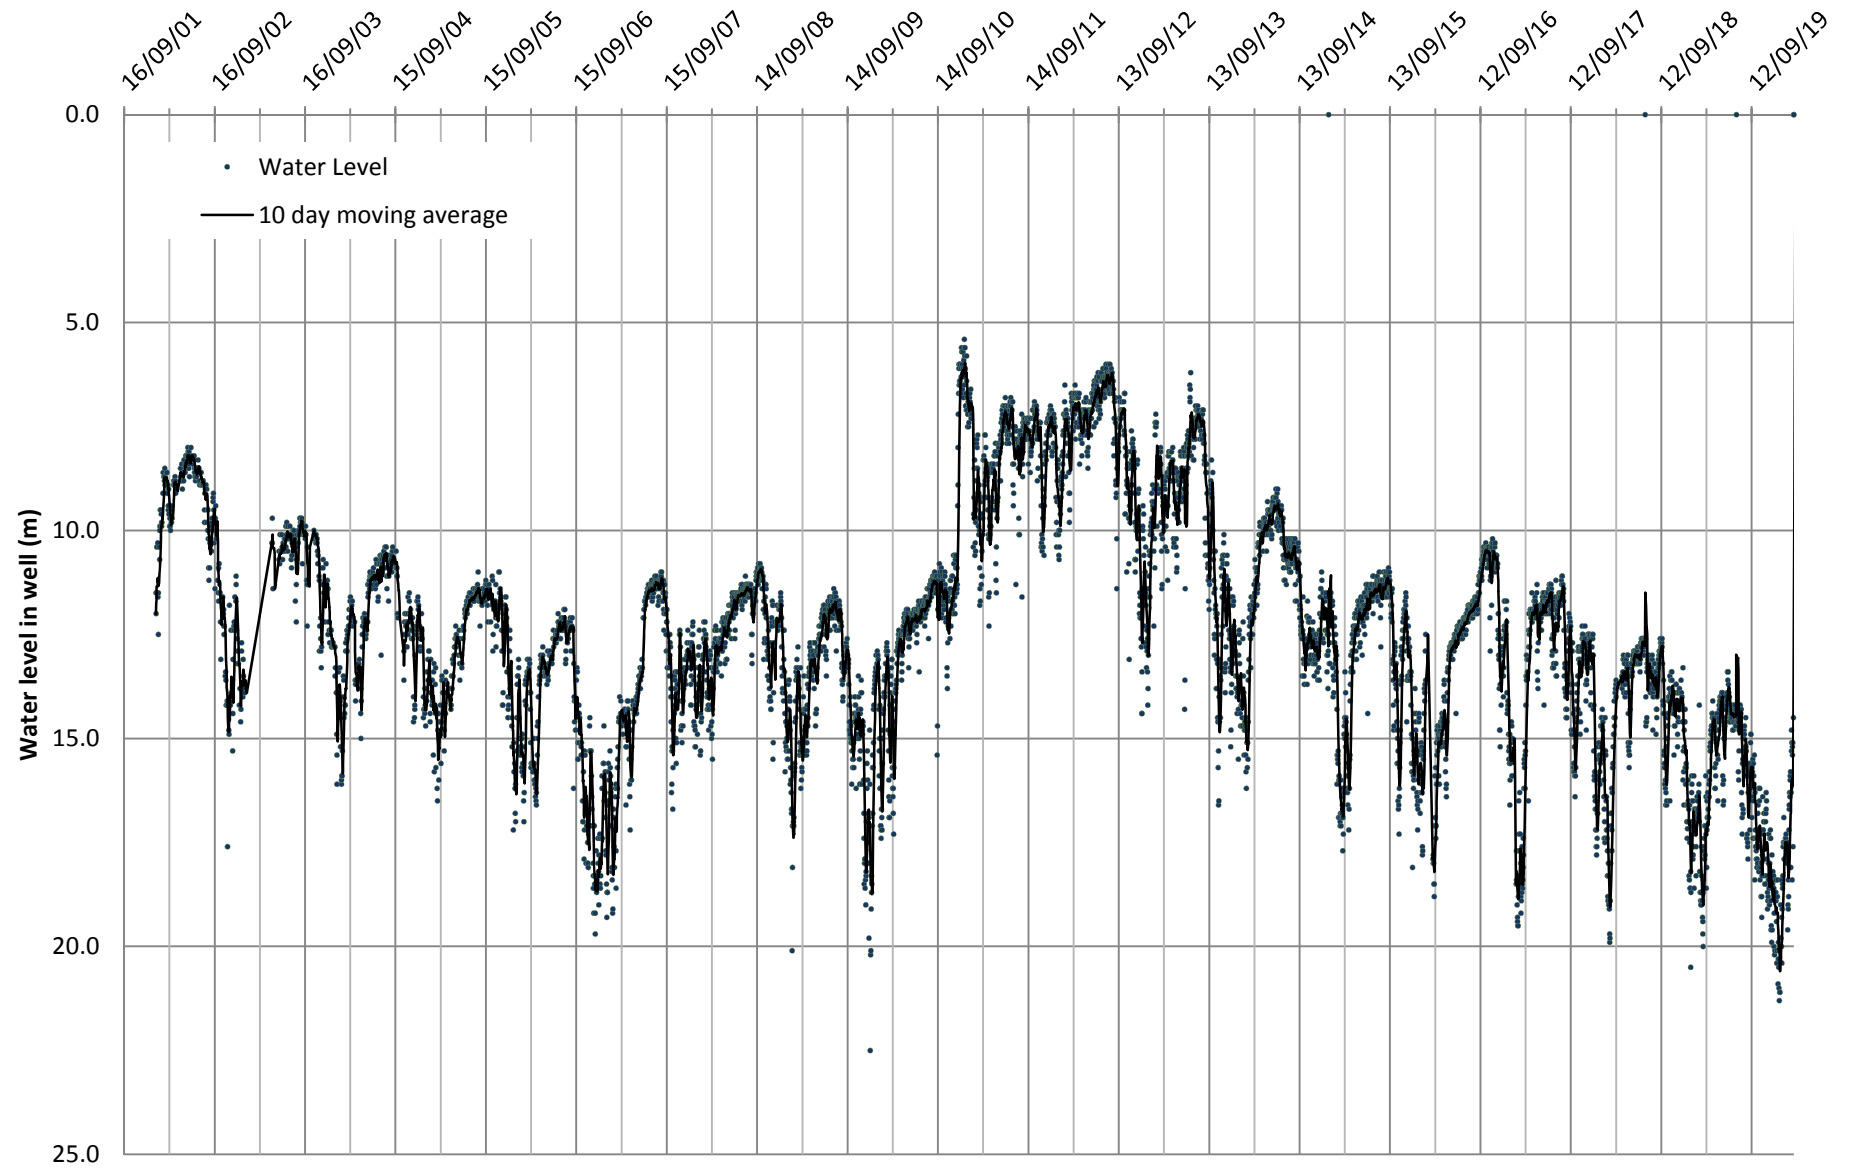

Dunedoo bore - water level

Dunedoo - Well Level

Well level (m) restriction level 2 per. Mov. Avg. (Well level (m))